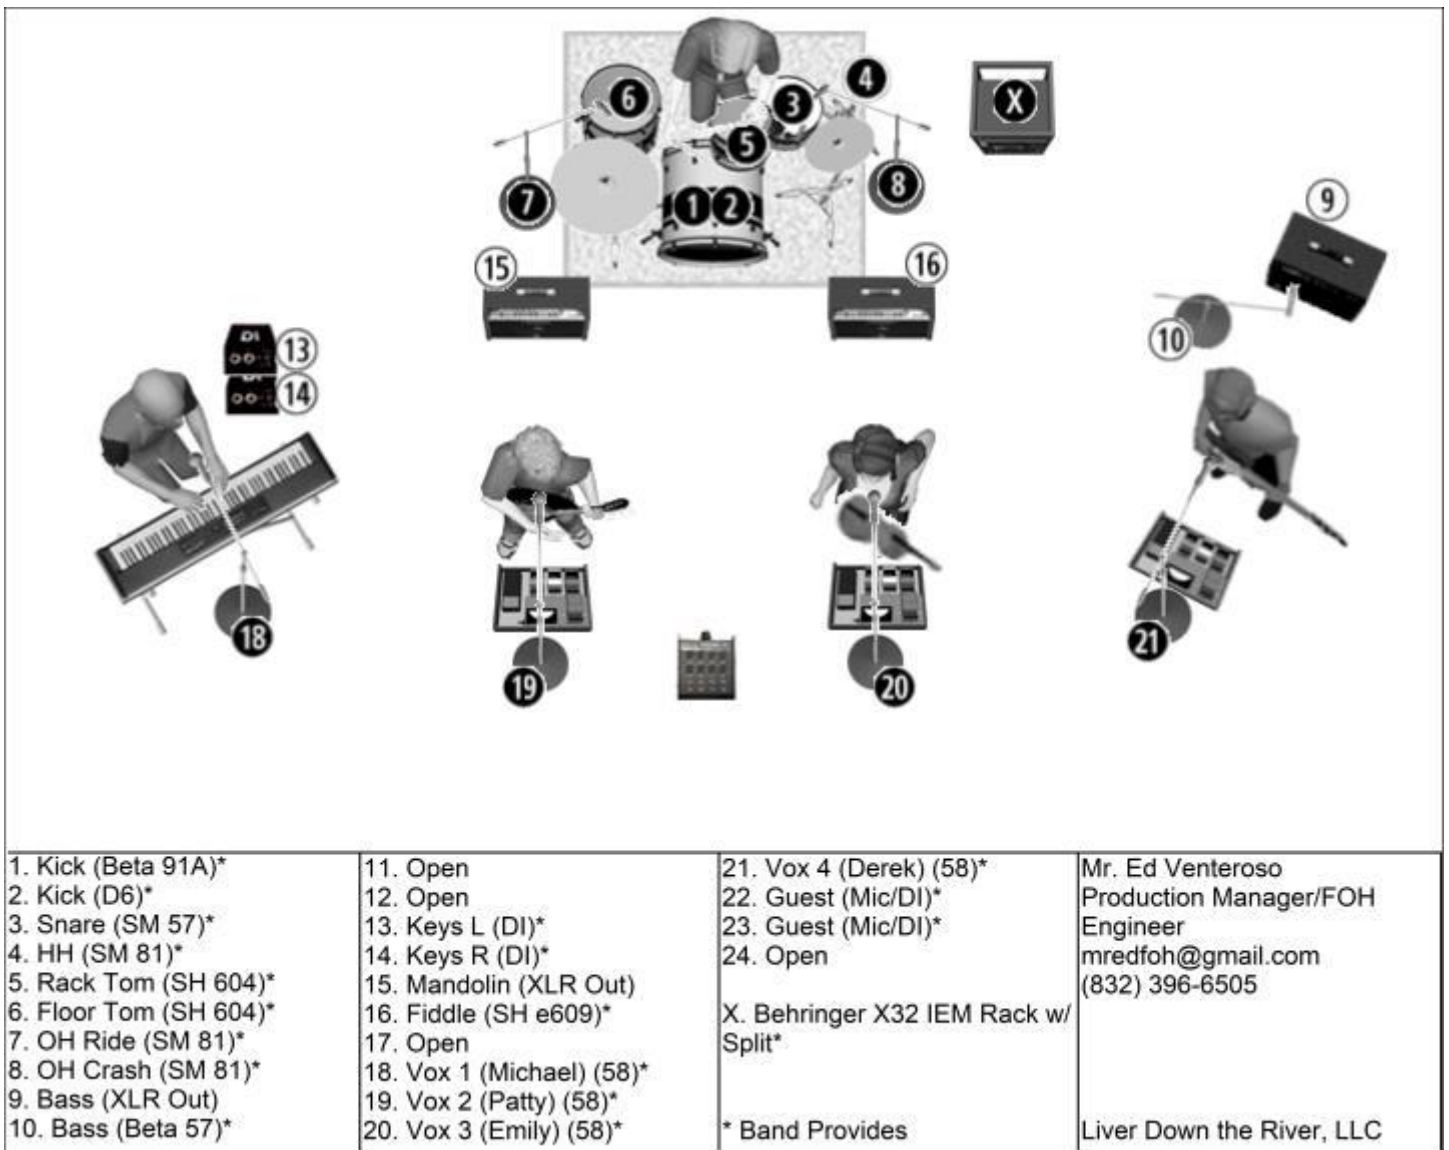

# Liver Down the River Stage Plot

Last Updated: 1/22/19

Liver Down the River is 100% self-contained with IEMs. We run a 250ft CAT5 cable from our stage console (Behringer X32 Rack) to our FOH console (Behringer X32 Producer). Output to house console will be Left, Right, and Sub feeds, respectively. For questions, contact Ed.